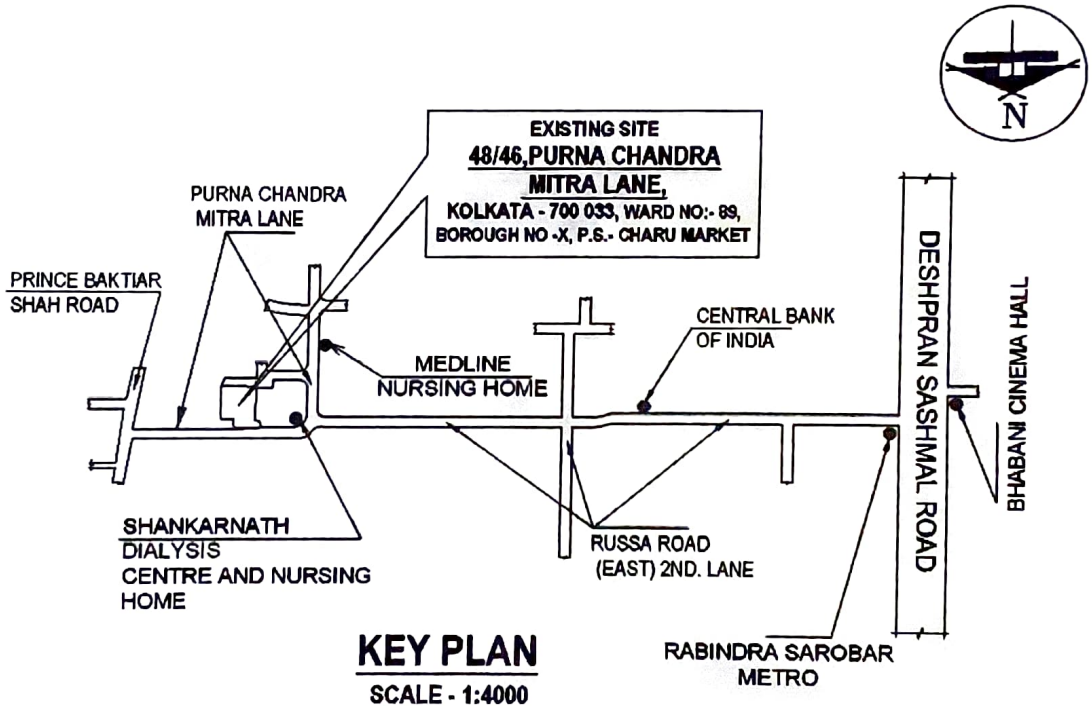

M/s. Ashim Singha
Developer

SWISS MANOR
48/46, Purna Chandra Mitra Lane
Kolkata-700033
Phone : 9831009782
E-mail: ashimsingha3@gmail.com

**LOCATION DETAILS OF THE PROJECT OF LAND DEDICATED FOR THE
PROJECT DEVELOPMENT ALONG WITH ITS BOUNDARIES INCLUDING THE**

DEVELOPER : SRI .ASHIM SINGHA

PROJECT NAME : SWISS MANOR

LATITUDE : 22.503720

M/S. ASHIM SINGHA

Ashim Singha

Proprietor.

LONGITUDE : 88.348360